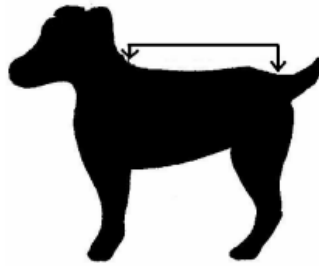

Measure from base of neck to base of tail for best fit.

Breed recommendations may vary. These are based on an average size model of the breed.

XXS 8"-10"	XS 10"-12"
Toy Poodle Pekingese Scottish Terrier Toy Fox Terrier	Miniature Rat Terrier Boston Terrier Welsh Corgi Jack Russell

S 12"-14"	M 15"-18"	L 19"-23"
Beagle Cocker Spaniel Staffordshire Terrier	Australian Cattle Dog Australian Shepherd Border Collie	Boxer Labrador Retriever Golden Retriever

XL 24"-27"	XXL 28"-32"
Rottweiler Doberman Rhodesian Ridgeback Bloodhound Akita	Newfoundland Great Pyrenees Anatolian Shepherd Great Dane Wolfhound